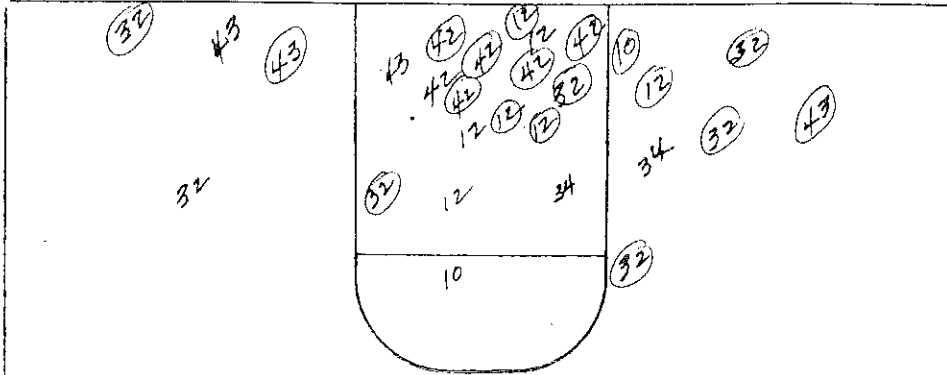

NCAA BASKETBALL SHOT CHART

First Half

Second Half

Game 12

(Circle one)

Layups

Attempted 28
Made 18
Percentage _____

Turnovers

X	X	X	X	X	X	X	X	X	X	X	X	X	X	X	X	X	X	X

Team Paducah 21