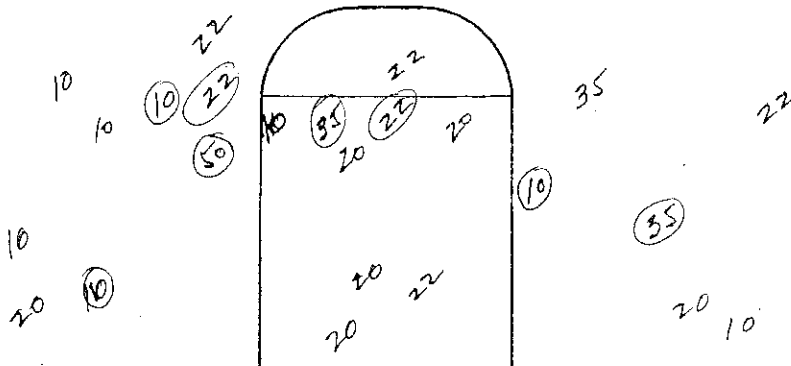

Layups

Attempted 28
 Made 18
 Percentage _____

Turnovers

X	X	X	X	X	X	X	X	X	X	X	X	X	X	X	X	X	X	X
---	---	---	---	---	---	---	---	---	---	---	---	---	---	---	---	---	---	---

Team Paducah 21

Attempted 24
 Made 8
 Percentage _____

Layups

NCAA BASKETBALL SHOT CHART

First Half

Second Half

Game 12

(Circle one)

Layups

Team Raducali 50